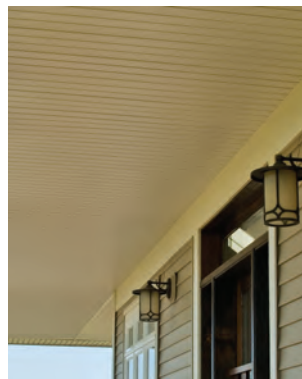

Conquest Trim and Accessories

Add distinction with Alside's Exterior Design System – coordinated collection of easy-care trim products for every accent area.

Use Trimworks® and other decorative accessories to accent and transform your home. Durable yet attractive, these distinctive components add interest to windows, doors, corners and other memorable areas. Whether it's a bold or simple design, our trim, shakes & scallops, soffit, and vertical siding, are perfectly color-coordinated with Conquest Vinyl Siding to enhance the beauty of your home.

Environmentally friendly.

The home that protects you can also help protect the environment. As a durable, eco-friendly product with a long service life, Alside vinyl siding reduces the depletion of wood and other natural resources used in home construction. And because it never needs to be painted, it helps prevent paint, stain and other maintenance-related products from harming the earth.

Warranty information.

Conquest Vinyl Siding and Alside accessories are backed by lifetime limited warranties. Copies of the warranties are available by writing to:

Alside Warranty Department
PO Box 2010, Akron, Ohio 44309

Pertains to Conquest Vinyl Siding
Consult the VSI website at www.vinylsiding.org
for a current list of certified products and colors.

Alside PO Box 2010 Akron, Ohio 44309
1-800-922-6009 www.alside.com